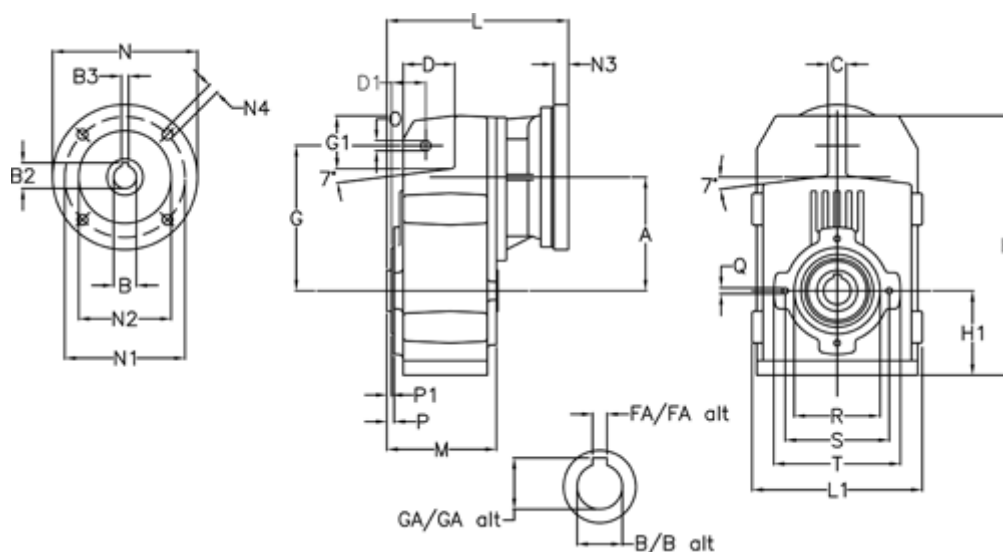

Article number: 29560401084240
 Description: Shaft mounted gear
 A412H40-10,8-P100B5

Measures

A = 175.75	FA = 12	M = 144.0	Q = M12x19
B = 40	G = 218	N = 250	R = 130
B1 = 28	G1 = 97.5	N1 = 215	S = 165
B2 = 31.3	GA = 43.0	N2 = 180	T = 200
B3 = 8	H = 389.0	N4 = M12x16	
C = 16	H1 = 116.0	O = 14	
D = 79.0	L = 275.5	P = 7.5	
D1 = 56.5	L1 = 242	P1 = 3.5	